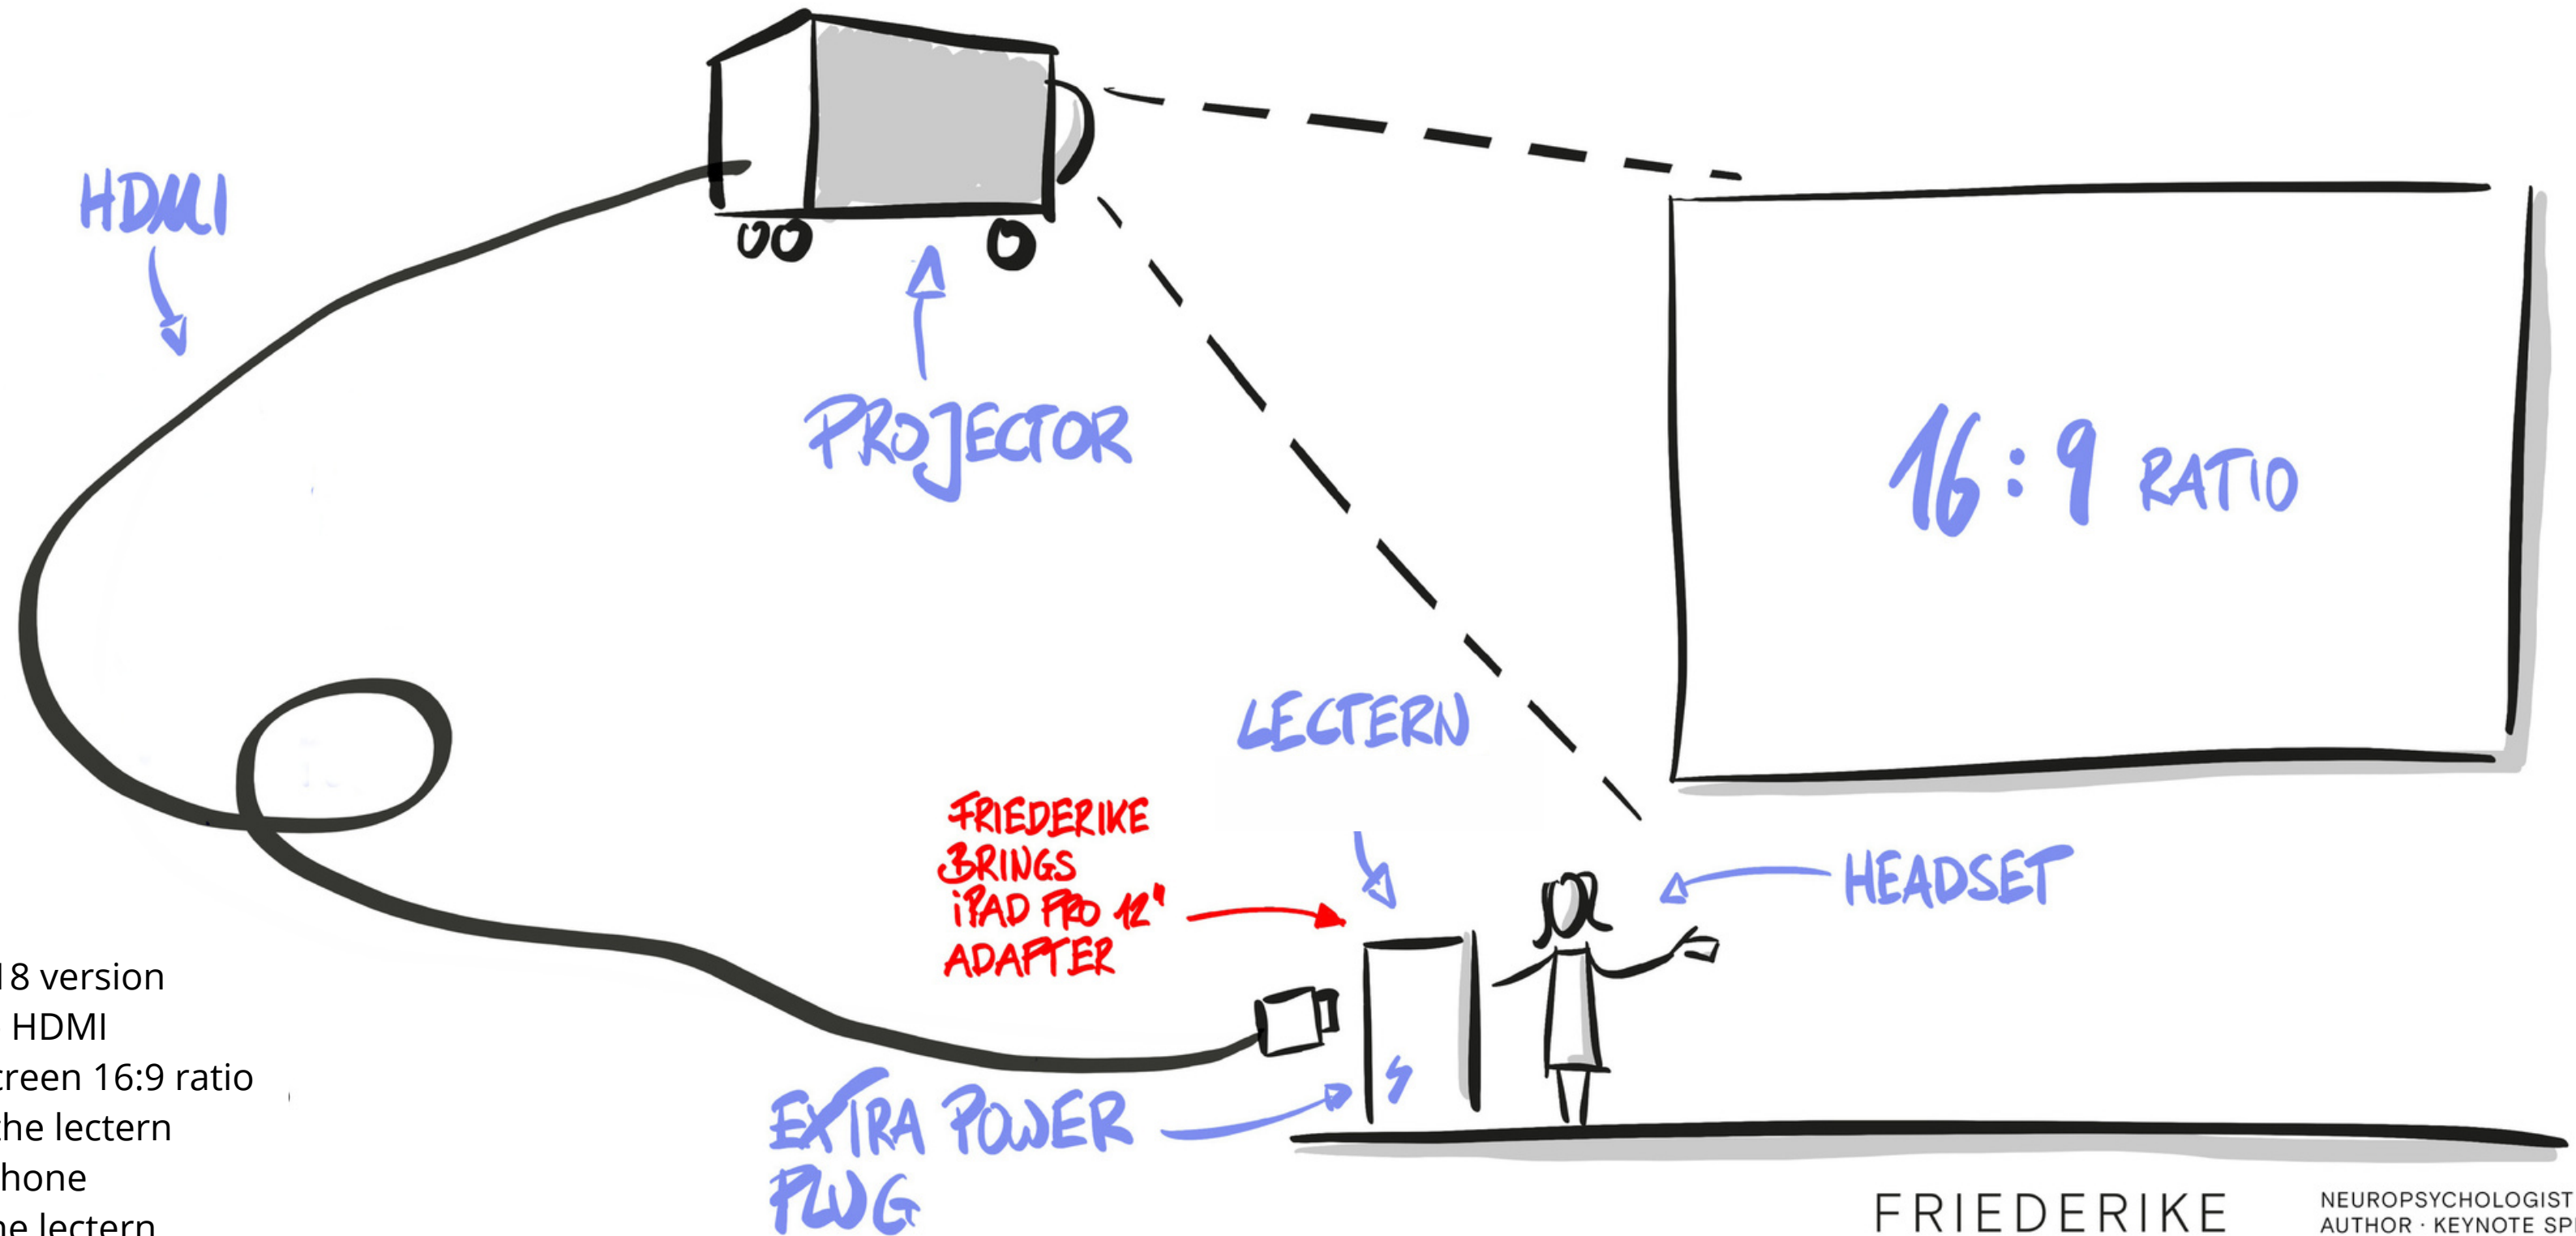

TECH SETUP FOR FRIEDERIKE FABRITIUS

- iPad Pro 12" 2018 version
- Adapter USB-C - HDMI
- Projector and screen 16:9 ratio
- HDMI cable on the lectern
- Headset microphone
- Power plug at the lectern
- Countdown timer
- Lectern/Waist high table ****iPad placed flat needs to be easily accessible when standing**